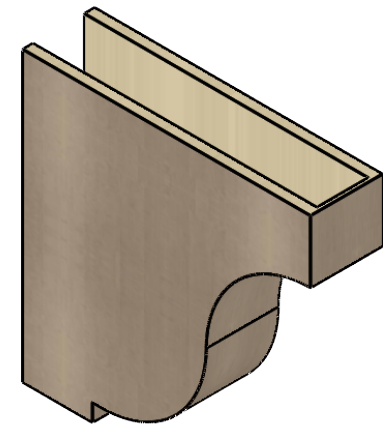

ITEM NUMBER: CORU07X28X28VANRCPR

7"W X 28"D X 28"H SERIES 1 THIN VAN BUREN ROUGH CEDAR TIMBERTHANE
FAUX WOOD CORBEL, PRIMED

SIDE PROFILE

FRONT PROFILE

ISOMETRIC

EKENA MILLWORK
2300 WEST MAIN ST.
CLARKSVILLE, TX 75426
TOLL FREE: 866-607-0453
WWW.EKENAMILLWORK.COM

NOTES

1. INSTALLATION TO BE COMPLETED IN ACCORDANCE WITH MANUFACTURER'S SPECIFICATIONS.
2. DRAWING MAY NOT BE TO SCALE
3. THIS DRAWING IS INTENDED FOR DESIGN AND PLANNING PURPOSES ONLY.
4. ALL INFORMATION CONTAINED HEREIN WAS CURRENT AT THE TIME OF DEVELOPMENT BUT MUST BE REVIEWED AND APPROVED BY THE PRODUCT MANUFACTURER TO BE CONSIDERED ACCURATE.
5. TIMBERTHANE ARCHITECTURAL PRODUCTS ARE MADE FROM HIGH DENSITY URETHANE AND COME FACTORY PRIMED