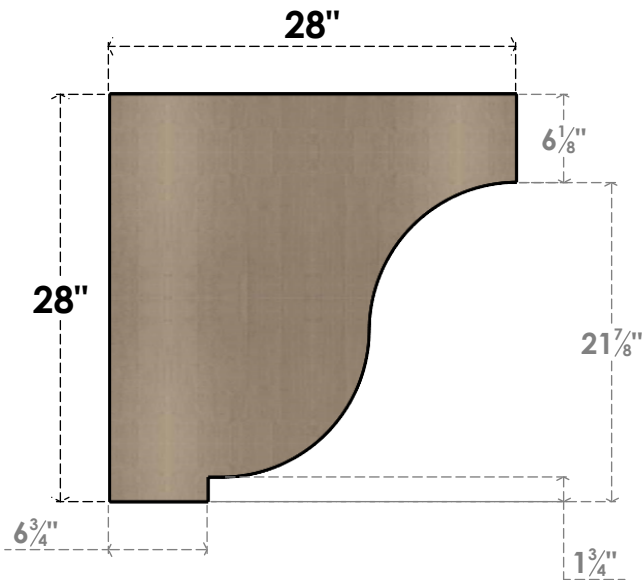

ITEM NUMBER: CORU07X28X28VANRCPR

7"W X 28"D X 28"H SERIES 1 THIN VAN BUREN ROUGH CEDAR TIMBERTHANE
FAUX WOOD CORBEL, PRIMED

SIDE PROFILE

FRONT PROFILE

ISOMETRIC

EKENA MILLWORK
2300 WEST MAIN ST.
CLARKSVILLE, TX 75426
TOLL FREE: 866-607-0453
WWW.EKENAMILLWORK.COM

NOTES

1. INSTALLATION TO BE COMPLETED IN ACCORDANCE WITH MANUFACTURER'S SPECIFICATIONS.
2. DRAWING MAY NOT BE TO SCALE
3. THIS DRAWING IS INTENDED FOR DESIGN AND PLANNING PURPOSES ONLY.
4. ALL INFORMATION CONTAINED HEREIN WAS CURRENT AT THE TIME OF DEVELOPMENT BUT MUST BE REVIEWED AND APPROVED BY THE PRODUCT MANUFACTURER TO BE CONSIDERED ACCURATE.
5. TIMBERTHANE ARCHITECTURAL PRODUCTS ARE MADE FROM HIGH DENSITY URETHANE AND COME FACTORY PRIMED