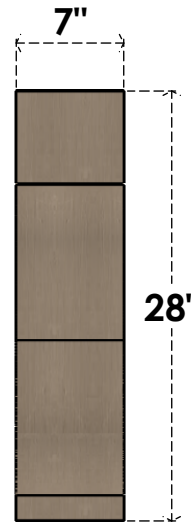

ITEM NUMBER: CORU07X28X28VANRCPR

7"W X 28"D X 28"H SERIES 1 THIN VAN BUREN ROUGH CEDAR TIMBERTHANE
FAUX WOOD CORBEL, PRIMED

SIDE PROFILE

FRONT PROFILE

ISOMETRIC

EKENA MILLWORK
2300 WEST MAIN ST.
CLARKSVILLE, TX 75426
TOLL FREE: 866-607-0453
WWW.EKENAMILLWORK.COM

NOTES

1. INSTALLATION TO BE COMPLETED IN ACCORDANCE WITH MANUFACTURER'S SPECIFICATIONS.
2. DRAWING MAY NOT BE TO SCALE
3. THIS DRAWING IS INTENDED FOR DESIGN AND PLANNING PURPOSES ONLY.
4. ALL INFORMATION CONTAINED HEREIN WAS CURRENT AT THE TIME OF DEVELOPMENT BUT MUST BE REVIEWED AND APPROVED BY THE PRODUCT MANUFACTURER TO BE CONSIDERED ACCURATE.
5. TIMBERTHANE ARCHITECTURAL PRODUCTS ARE MADE FROM HIGH DENSITY URETHANE AND COME FACTORY PRIMED